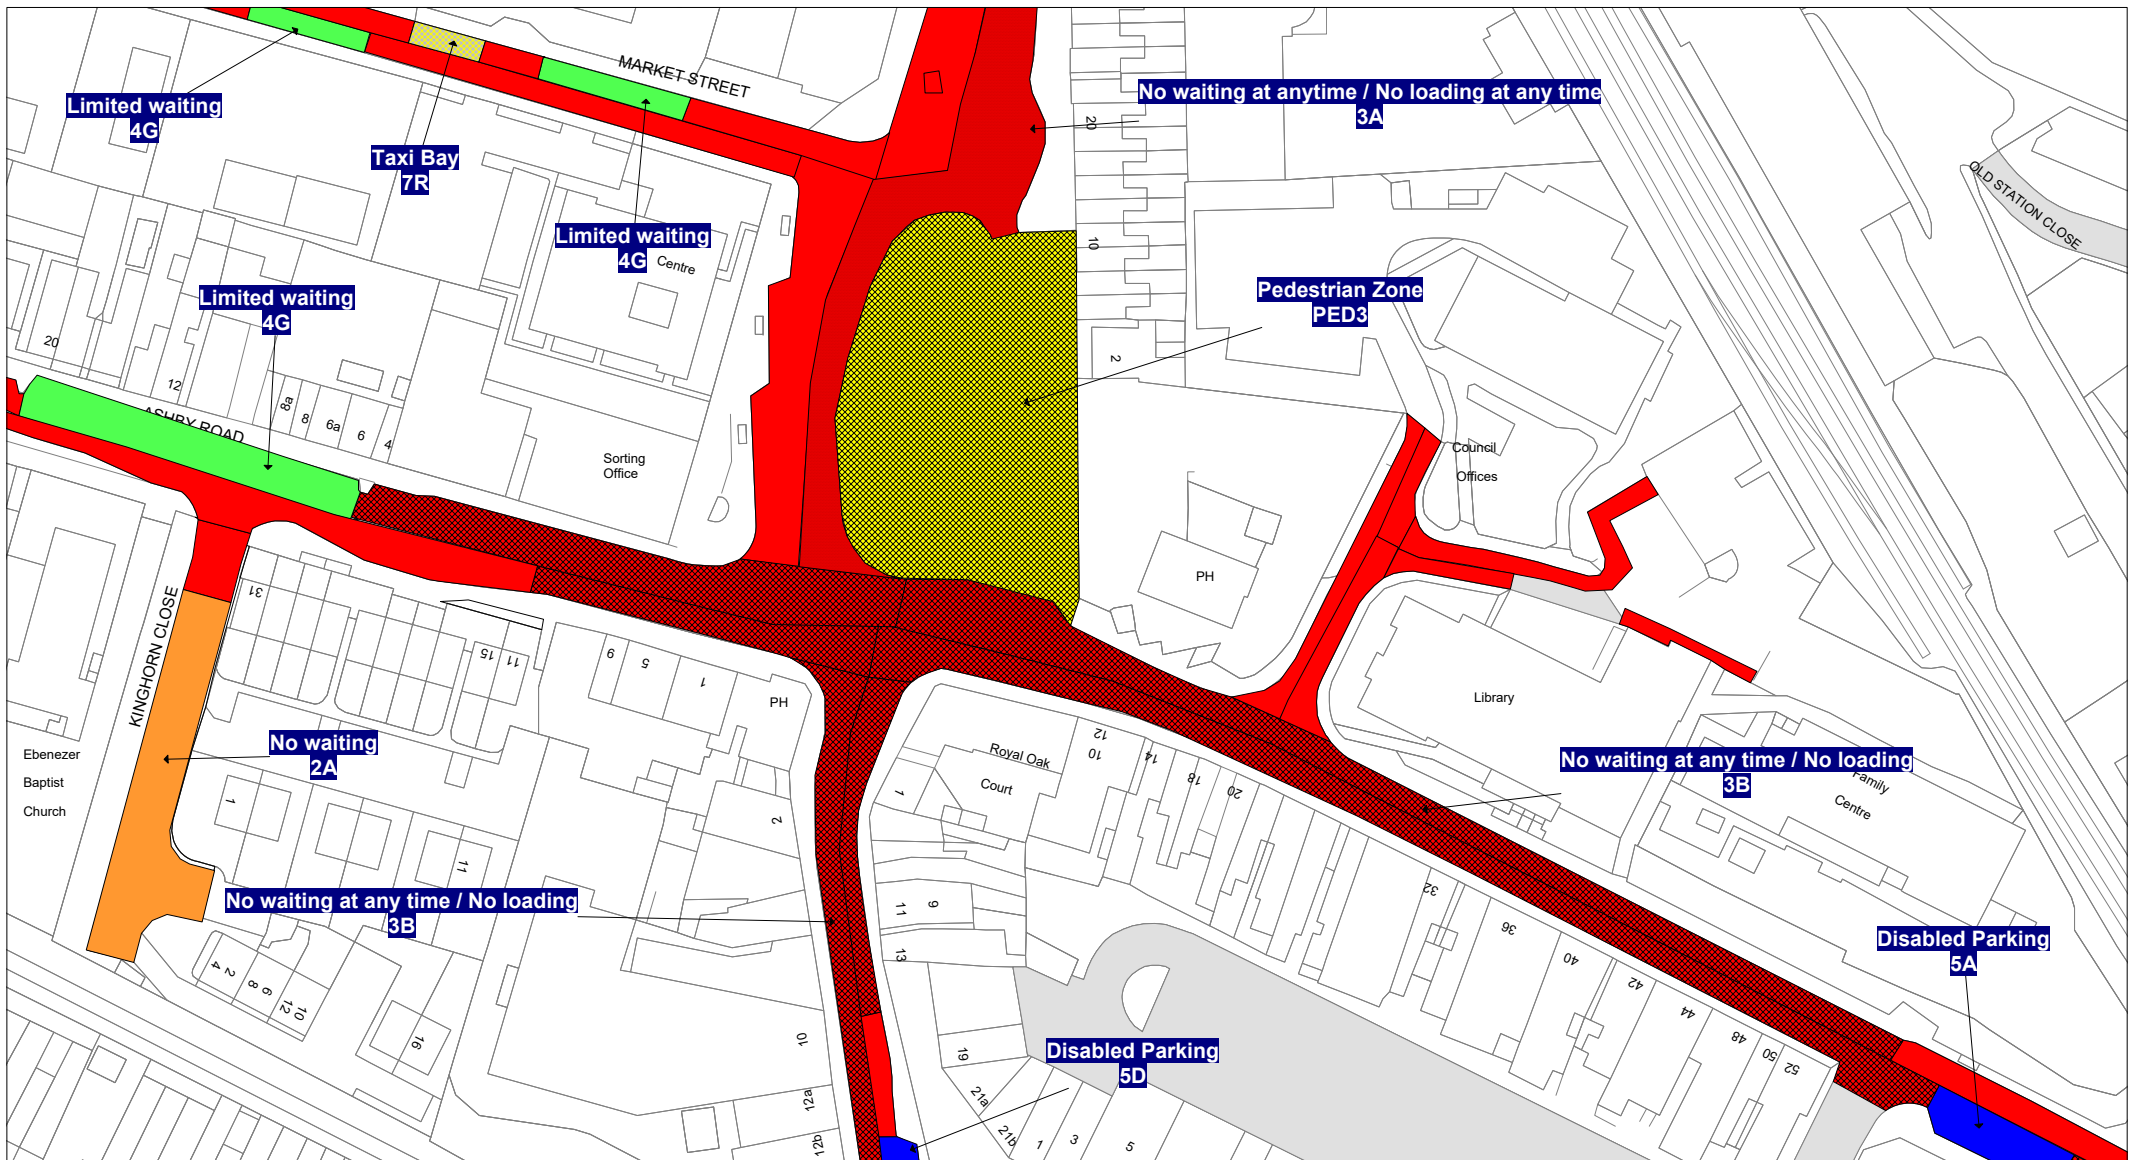

Tile Ref: GR50

© Crown copyright. All rights reserved
Leicestershire County Council
Licence No. 100019271 2023

SCALE	1 : 1250
DATE	20/07/2023
DRAWING No.	
DRAWN BY