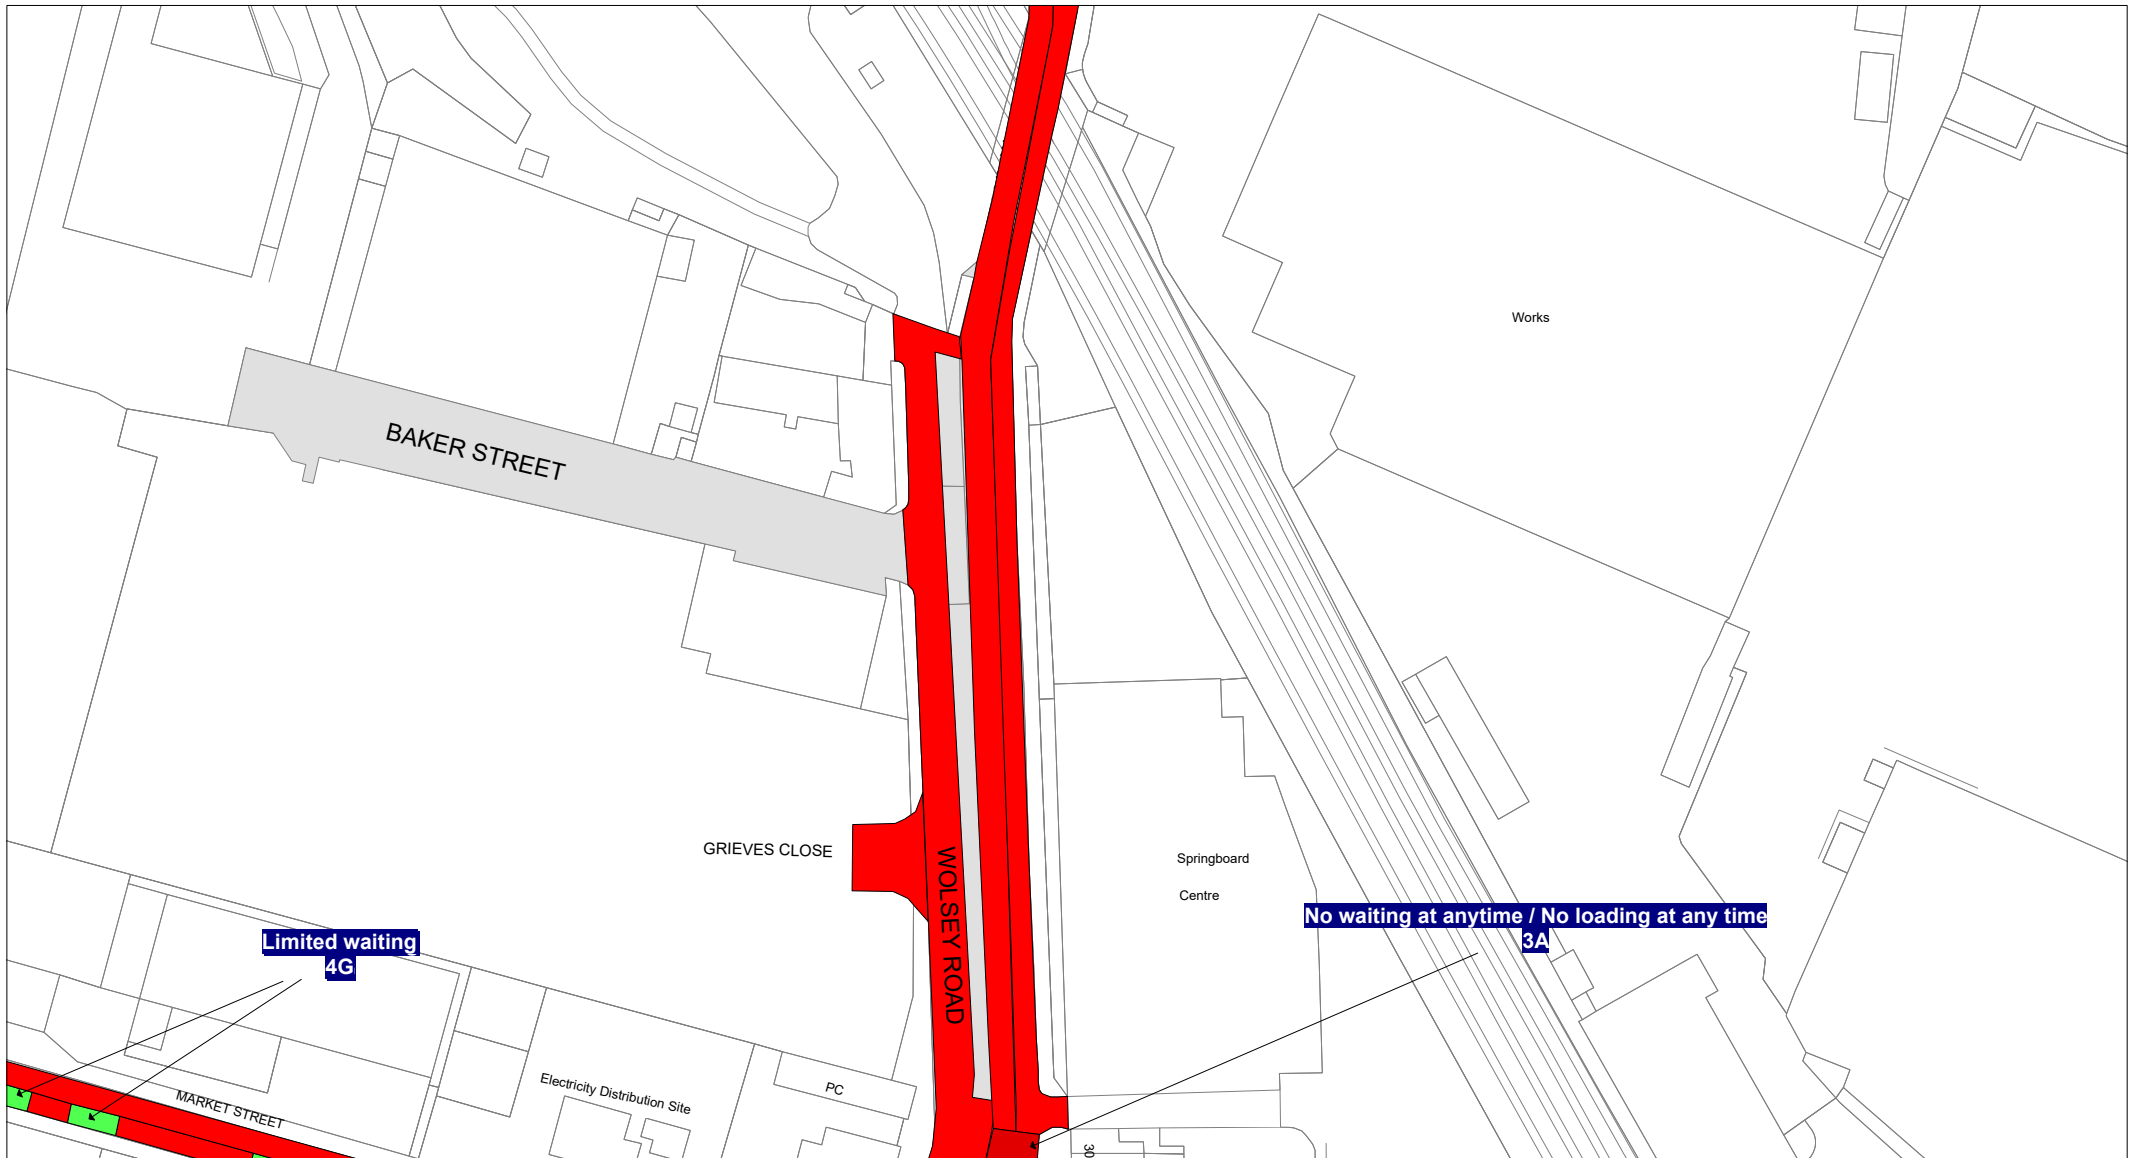

Tile Ref: GQ50

© Crown copyright. All rights reserved
Leicestershire County Council
Licence No. 100019271 2023

SCALE	1 : 1250
DATE	20/07/2023
DRAWING No.	
DRAWN BY